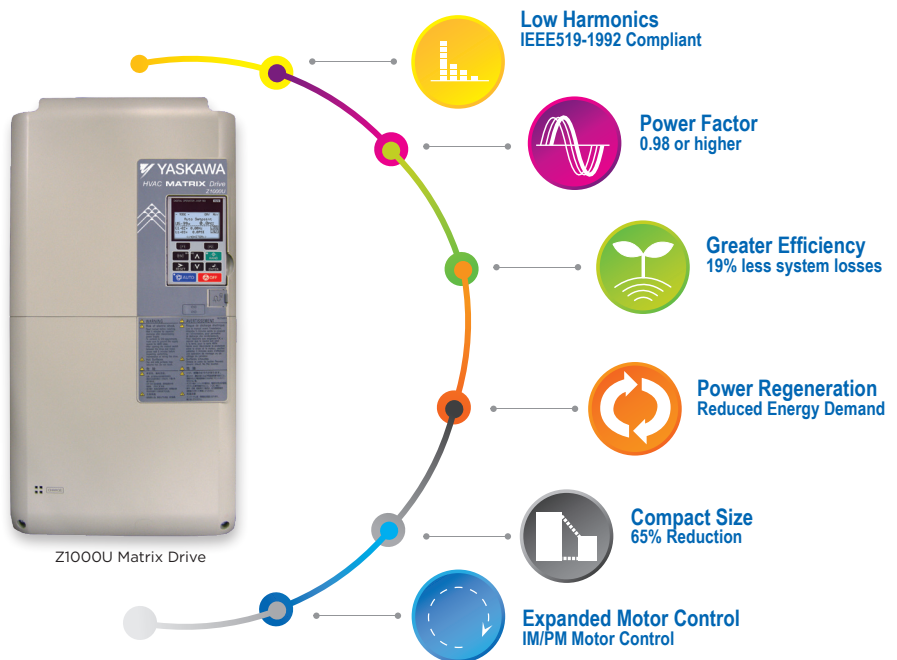

You can get more out of your current system performance by integrating the new Z1000U Matrix Drive from Yaskawa. Our new offering gives you everything you need to maximize operations and reduce costs.

Push your expectations. Learn more at Yaskawa.com/z1000umatrix.