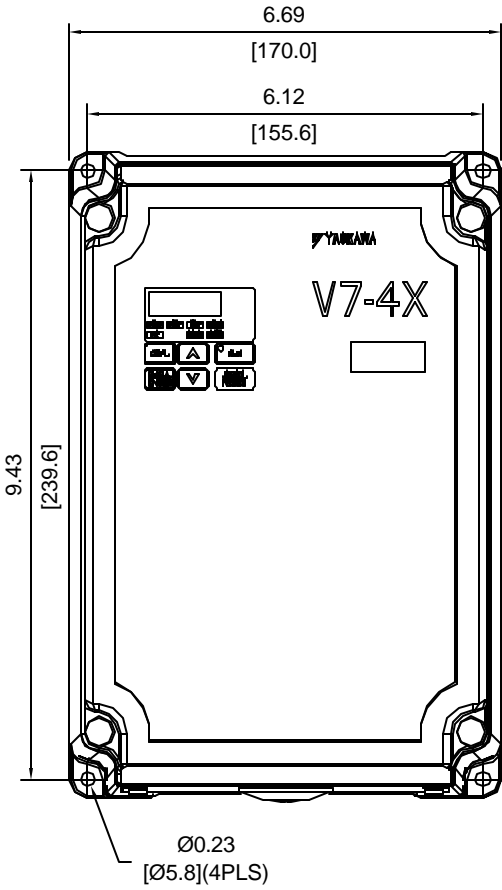

**DIMENSIONS: V74X (NEMA 4X)**

**S - 5505**

**V74X NEMA 4X**

RATED INPUT	MODEL # CIMR-V7xx	AMPS	HP	WT LBS	EXTERNAL FAN
230V	21P54	8.0	2	13.0	0
	22P24	11.0	3	13.3	0
	23P74	17.5	5	13.7	1
460V	41P54	4.8	3	13.3	0
	43P74	8.6	5	13.7	1

xx denotes AA-ZZ

UNITS: inch  
[mm]

FOR REFERENCE ONLY UNLESS PROPERLY ENDORSED.

DR BY RIP 7.9.02  
APPV SR  
REV. JCM 1.3.03

S - 5505