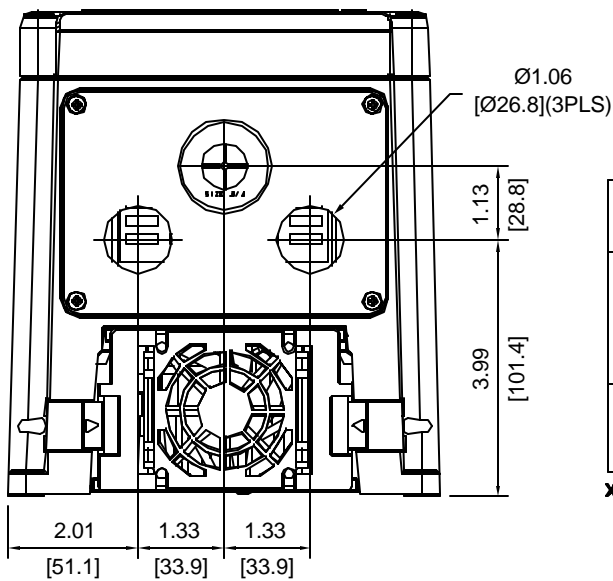

**DIMENSIONS: V74X (NEMA 4X)**

**S - 5505**

**V74X NEMA 4X**

RATED INPUT	MODEL # CIMR-V7xx	AMPS	HP	WT LBS	EXTERNAL FAN
230V	21P54	8.0	2	13.0	0
	22P24	11.0	3	13.3	0
	23P74	17.5	5	13.7	1
460V	41P54	4.8	3	13.3	0
	43P74	8.6	5	13.7	1

xx denotes AA-ZZ

UNITS: inch  
[mm]

FOR REFERENCE ONLY UNLESS PROPERLY ENDORSED.

DR BY RIP 7.9.02  
APPV SR  
REV. JCM 1.3.03

S - 5505