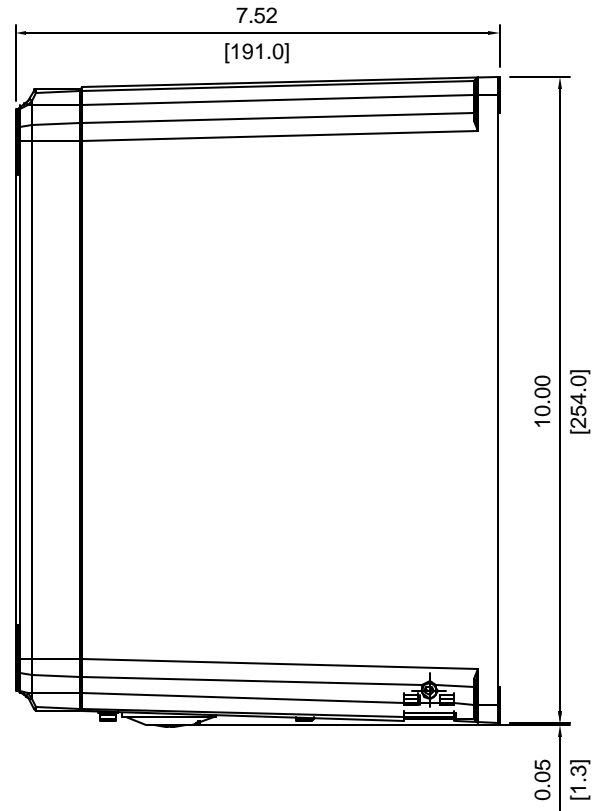

**DIMENSIONS: V74X (NEMA 4X)**

**S - 5505**

**V74X NEMA 4X**

RATED INPUT	MODEL # CIMR-V7xx	AMPS	HP	WT LBS	EXTERNAL FAN
230V	21P54	8.0	2	13.0	0
	22P24	11.0	3	13.3	0
	23P74	17.5	5	13.7	1
460V	41P54	4.8	3	13.3	0
	43P74	8.6	5	13.7	1

xx denotes AA-ZZ

UNITS: inch  
[mm]

FOR REFERENCE ONLY UNLESS PROPERLY ENDORSED.

DR BY RIP 7.9.02  
APPV SR  
REV. JCM 1.3.03

S - 5505